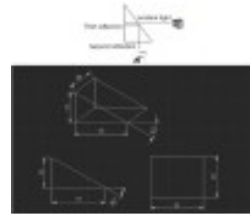

MRI 60°/120° PRISM GLASSES DELUXE Prism Glasses for MRI

Product description:

Prism glasses „Deluxe“ works with plastic frame or elastic strap to remain in place while maintaining ultimate comfort

Elastic strap can be sized for children or adults to maintain a perfect fit

Highly effective in increasing throughput by reducing MRI scan claustrophobia

Patients may be scanned Head-First or Feet-First with an identical view outside of the MRI Magnet

Prisms do not reverse the image so it is possible to see a mural, calming poster or projection screen TV, with the patient in the MRI magnet either Head-First or Feet-First